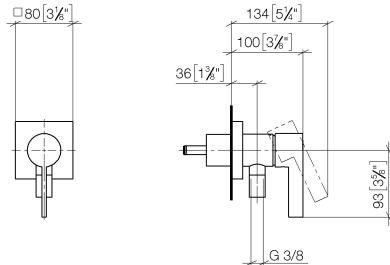

Concealed single-lever mixer with cover plate with integrated shower connection - Chrome

IMO

36 045 970

- cover plate 80 x 80 mm
- Intrinsic protection against back flow.**
- Article cannot be extended, please check the depth of the installation location!**
- Intrinsic protection against back flow.
- Article cannot be extended, please check the depth of the installation location!

Required miscellaneous

	Concealed wall mounting - •max. recess depth 103 mm •min. recess depth 78 mm	35 003 970 90
---	---	---------------

Concealed single-lever mixer with cover plate with integrated shower
connection - Chrome

IMO

36 045 970
mm [inches]

Certificates

Belgaqua_21-025- LGA_29569.
27_1.

36 045 970

Spare parts list

No.	Item Number	Name	Quantity used	Delivery time
1	09 24 77 002 90	nut	1	2
2	90 31 11 030 00 90	pin	3	2
3	09 14 10 139 90	seal	1	2
4	09 14 10 111 90	seal	1	2
5	09 18 40 215-00	sleeve	1	10
6	09 14 10 518 90	seal	1	60
7	09 27 97 042-00	rosette	1	10
8	90 15 05 044 00 90	cartridge	1	2
9	09 24 04 266 90	nut	1	2
10	09 14 10 120 90	seal	1	2
11	09 28 30 041-00	cover	1	10
12	09 20 97 063-00	handle	1	10
13	90 31 11 063 00 90	pin	1	2
14	90 31 20 109 00 90	plug	1	2
15	09 23 01 131 90	back-flow preventer	1	2
16	09 14 10 213 90	seal	1	2
17	09 24 03 281-00	nipple	1	10
18	90 21 02 069 00-00	cover	1	10