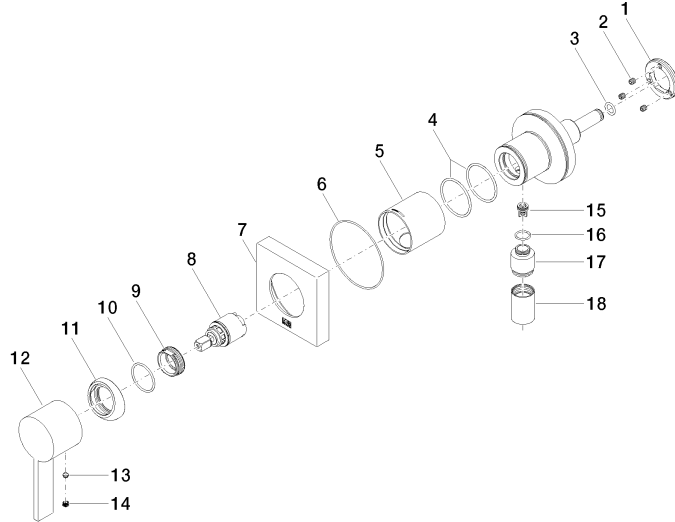

Concealed single-lever mixer with cover plate with integrated shower connection - Chrome

IMO

36 045 970

- cover plate 80 x 80 mm
- Intrinsic protection against back flow.**
- Article cannot be extended, please check the depth of the installation location!**
- Intrinsic protection against back flow.
- Article cannot be extended, please check the depth of the installation location!

Required miscellaneous

	Concealed wall mounting - •max. recess depth 103 mm •min. recess depth 78 mm	35 003 970 90
---	---	---------------

Concealed single-lever mixer with cover plate with integrated shower
connection - Chrome

IMO

36 045 970
mm [inches]

Certificates

Belgaqua_21-025- LGA_29569.
27_1.

36 045 970

Spare parts list

No.	Item Number	Name	Quantity used	Delivery time
1	09 24 77 002 90	nut	1	2
2	90 31 11 030 00 90	pin	3	2
3	09 14 10 139 90	seal	1	2
4	09 14 10 111 90	seal	1	2
5	09 18 40 215-00	sleeve	1	10
6	09 14 10 518 90	seal	1	60
7	09 27 97 042-00	rosette	1	10
8	90 15 05 044 00 90	cartridge	1	2
9	09 24 04 266 90	nut	1	2
10	09 14 10 120 90	seal	1	2
11	09 28 30 041-00	cover	1	10
12	09 20 97 063-00	handle	1	10
13	90 31 11 063 00 90	pin	1	2
14	90 31 20 109 00 90	plug	1	2
15	09 23 01 131 90	back-flow preventer	1	2
16	09 14 10 213 90	seal	1	2
17	09 24 03 281-00	nipple	1	10
18	90 21 02 069 00-00	cover	1	10